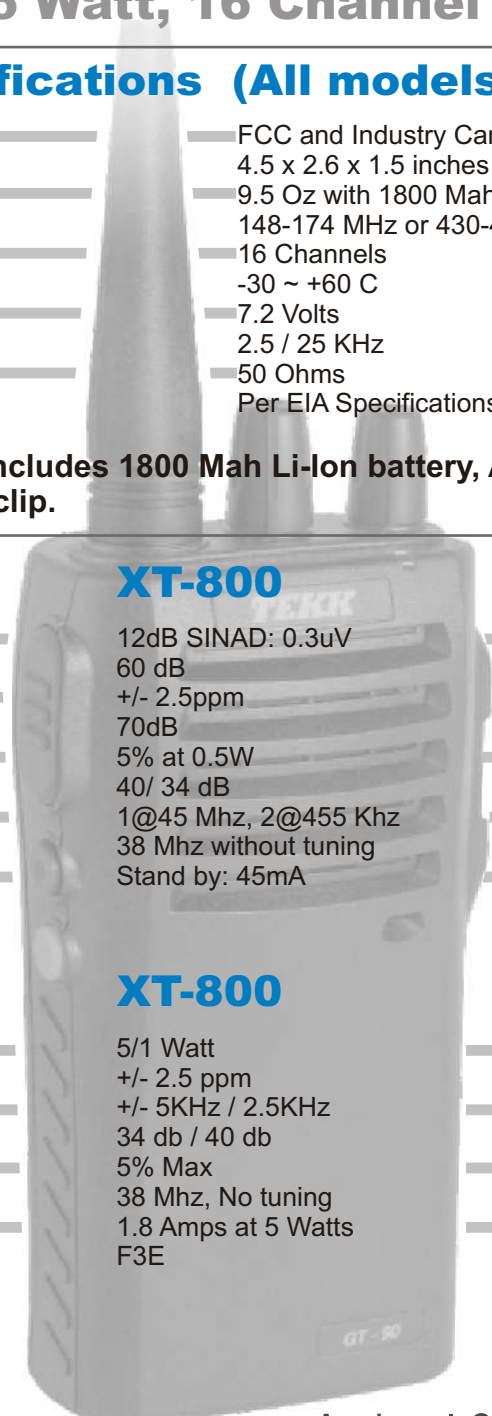

SPECIAL FEATURES

- Very Small with full 5 Watts!
- 16 Channels
- 1800 mAh standard battery!
- 2-Tone decode programmable
- Vox function programmable
- Voice Scrambling option
- 153 DCS/CTCSS Settings
- Full Scan Options

Copyright 2005 Tekk Incorporated

TEKK

Incorporated

Professional Communications

XT-800 Vhf and XT-900 Uhf

High Quality, 5 Watt, 16 Channel portable radios

General Specifications (All models)

Approvals	FCC and Industry Canada
Dimensions	4.5 x 2.6 x 1.5 inches
Weight	9.5 Oz with 1800 Mah Battery
Frequency range	148-174 MHz or 430-470 MHz
Channels	16 Channels
Operating Temp	-30 ~ +60 C
Nominal voltage	7.2 Volts
Channel Spacing	2.5 / 25 KHz
Antenna Impedance	50 Ohms
Audio Response	Per EIA Specifications

Transmitter

RF power	5/1 Watt	5/1 Watt
Frequency Stability	+/- 2.5 ppm	+/- 2.5 ppm
Max deviation	+/- 5KHz / 2.5KHz	+/- 5KHz / 2.5KHz
Hum & Noise	34 db / 40 db	34 db / 40 db
Modulation dist.	5% Max	5% Max
Channel Spread	38 Mhz, No tuning	38 Mhz, No tuning
Battery Drain	1.8 Amps at 5 Watts	1.8 Amps at 5 Watts
Modulation	F3E	F3E